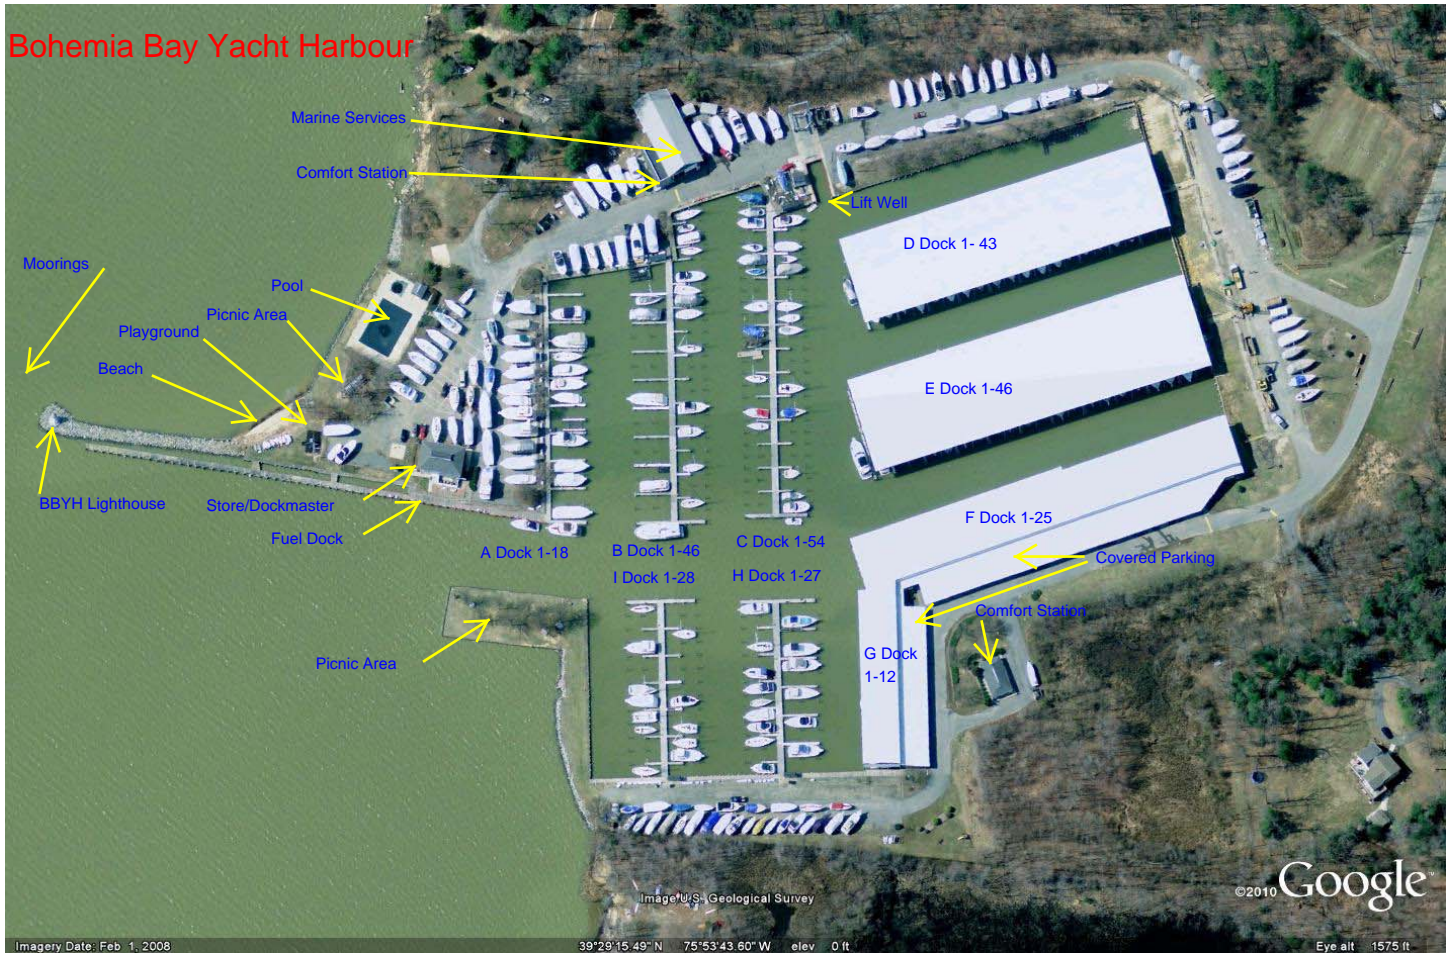

Bohemia Bay Yacht Harbour

Image © U.S. Geological Survey

©2010 Google

Imagery Date: Feb 1, 2008

39°28'15.49"N 75°53'43.60"W elev 0 ft

Eye alt 1575 ft